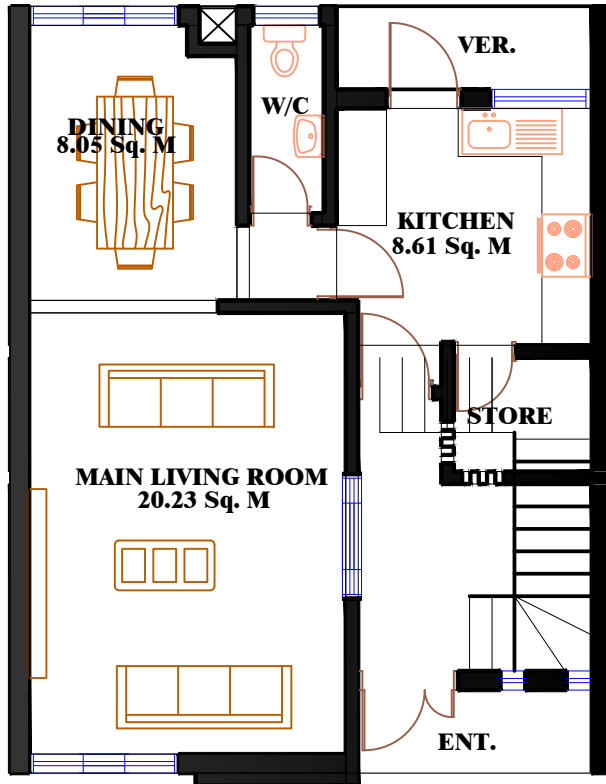

# TWO (2) BEDROOM TERRACE

**GROUND FLOOR**

66.79 Sqm/flat

**FIRST FLOOR**

76.90 Sqm/flat