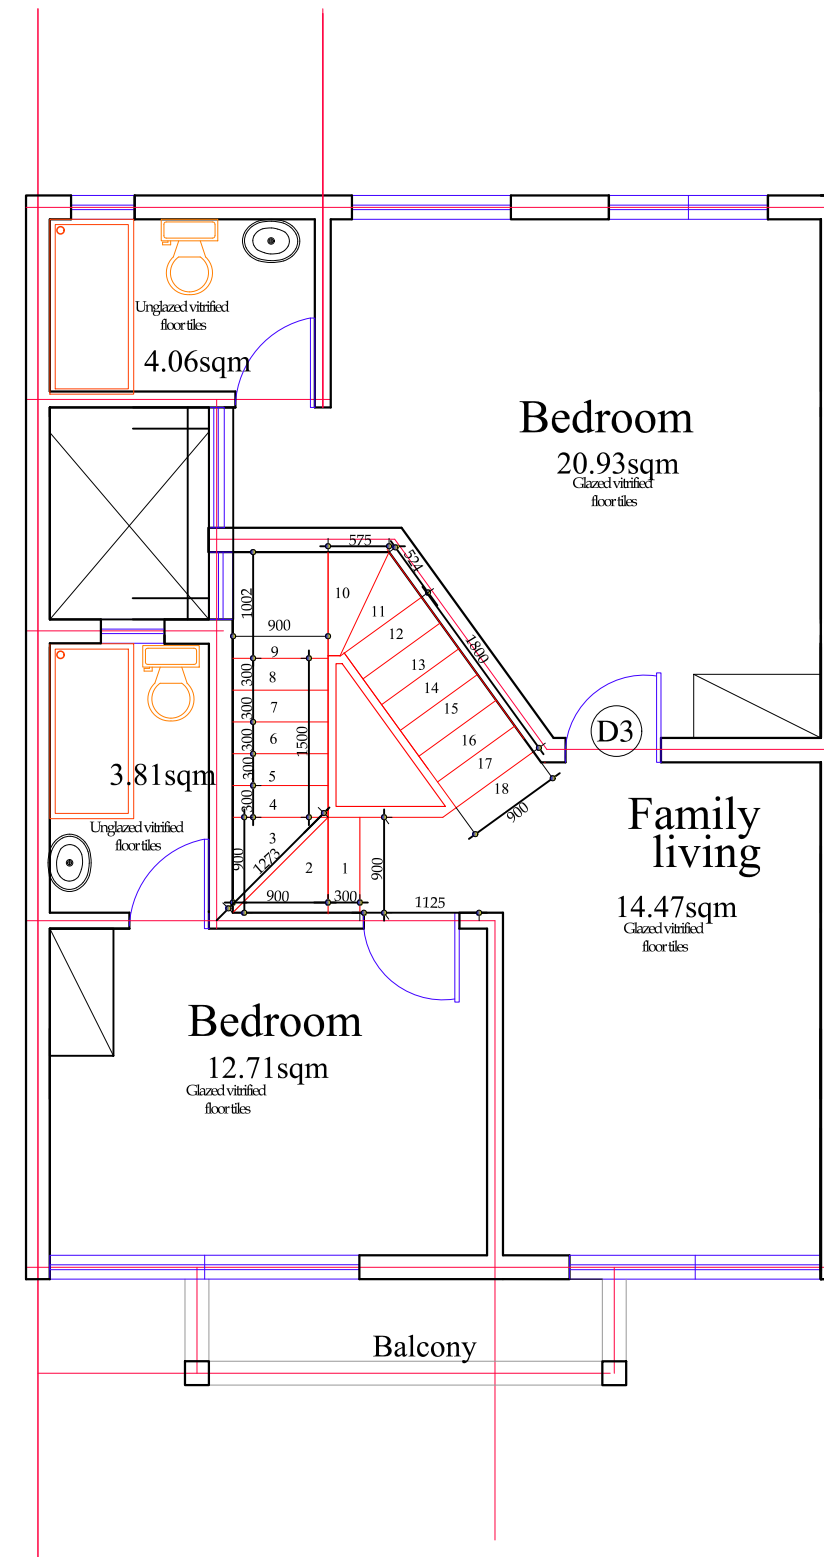

THREE (3) BEDROOM TERRACE - BQ

GROUND FLOOR PLAN
83.11 Sq. M

FIRST FLOOR PLAN
83.15 Sq. M