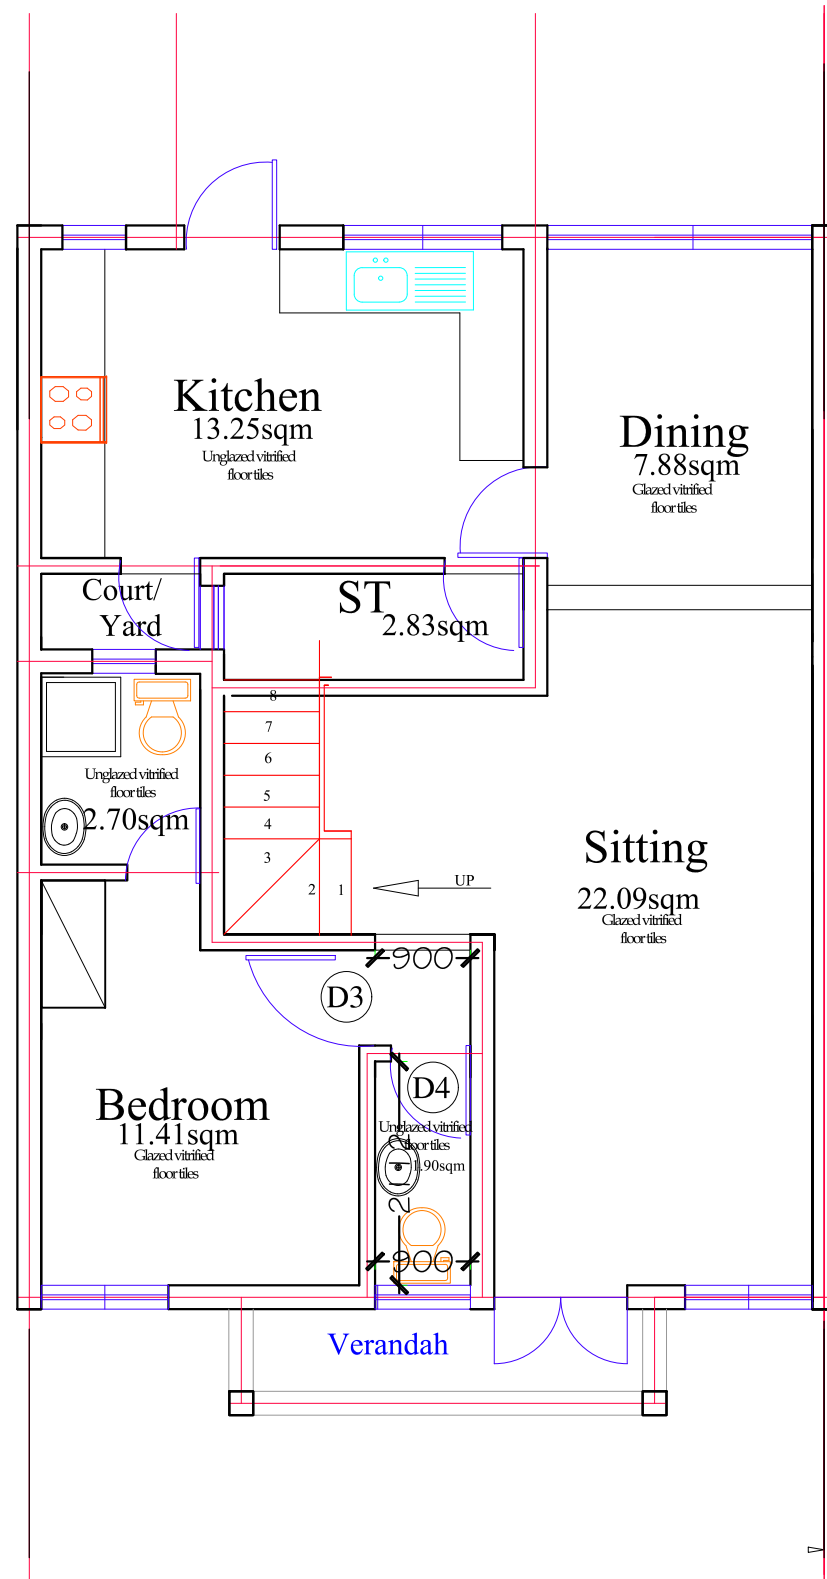

THREE (3) BEDROOM TERRACE - BQ

GROUND FLOOR PLAN
83.11 Sq. M

FIRST FLOOR PLAN
83.15 Sq. M