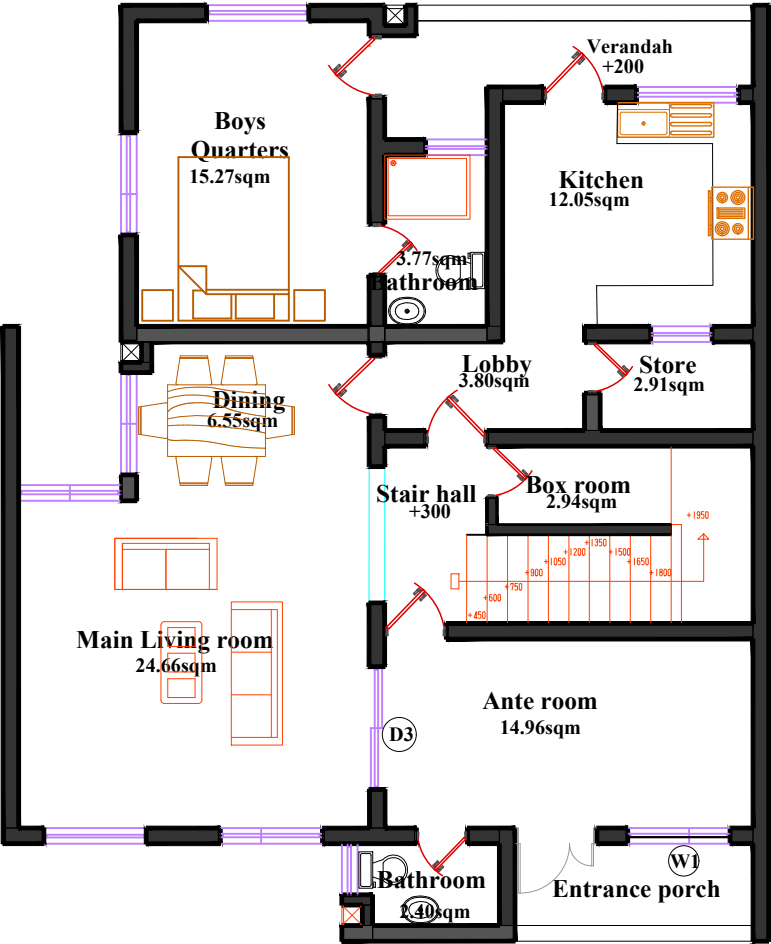

THREE (3) BEDROOM TERRACE + BQ OPTION 1

GROUND FLOOR PLAN
139.40 Sq. M

FIRST FLOOR PLAN
146.59 Sq. M