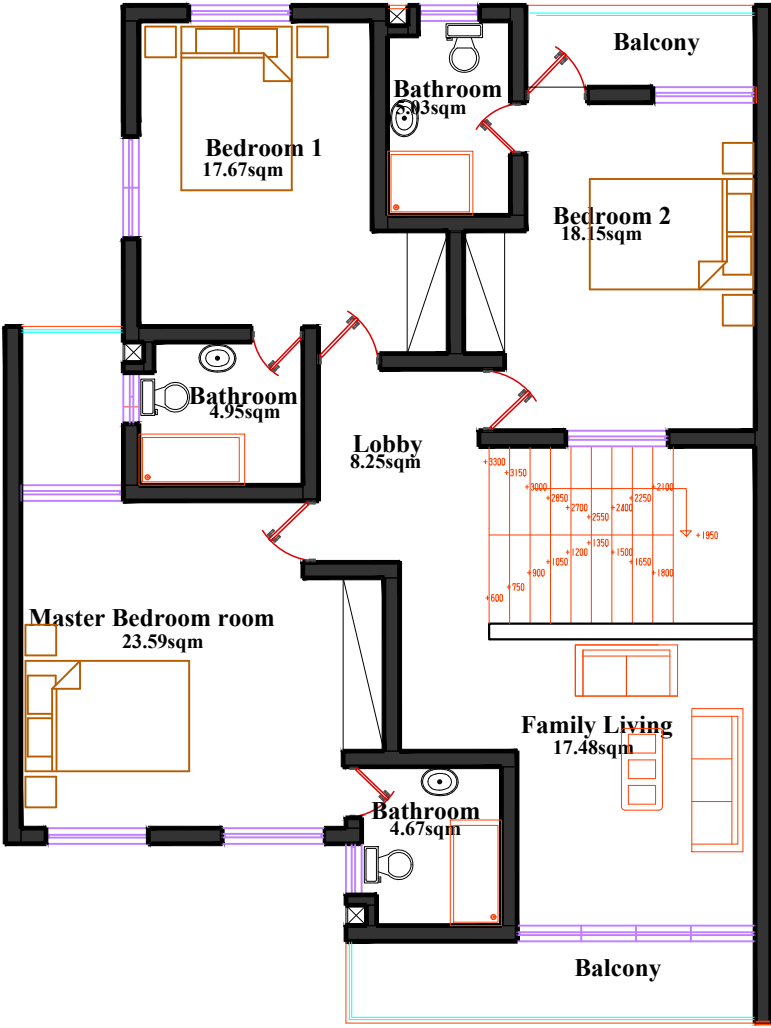

THREE (3) BEDROOM TERRACE + BQ OPTION 1

GROUND FLOOR PLAN
139.40 Sq. M

FIRST FLOOR PLAN
146.59 Sq. M